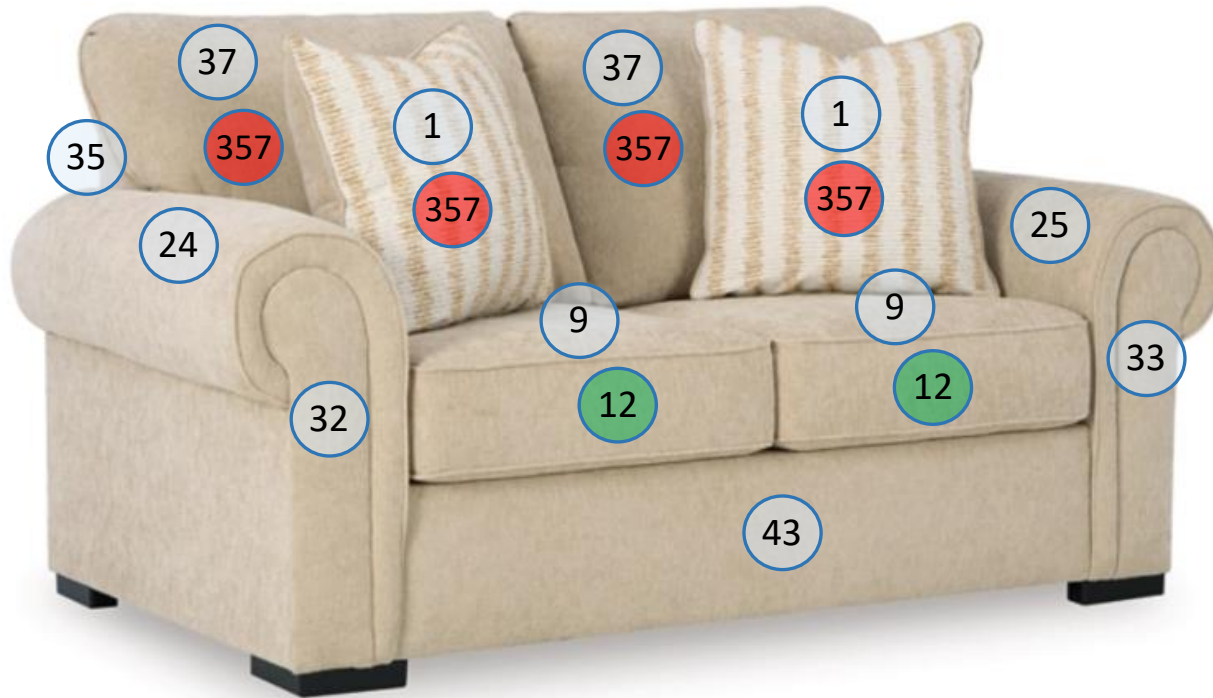

4390235

| Call out | Description |
|-------------------------------------------------------------------------------------|------------------------------|
|  | Blown Fiber |
|  | Cushion Chaise Pad – Top Pad |
|  | Cushion Foam |
|  | KD Component |
|  | Cover |