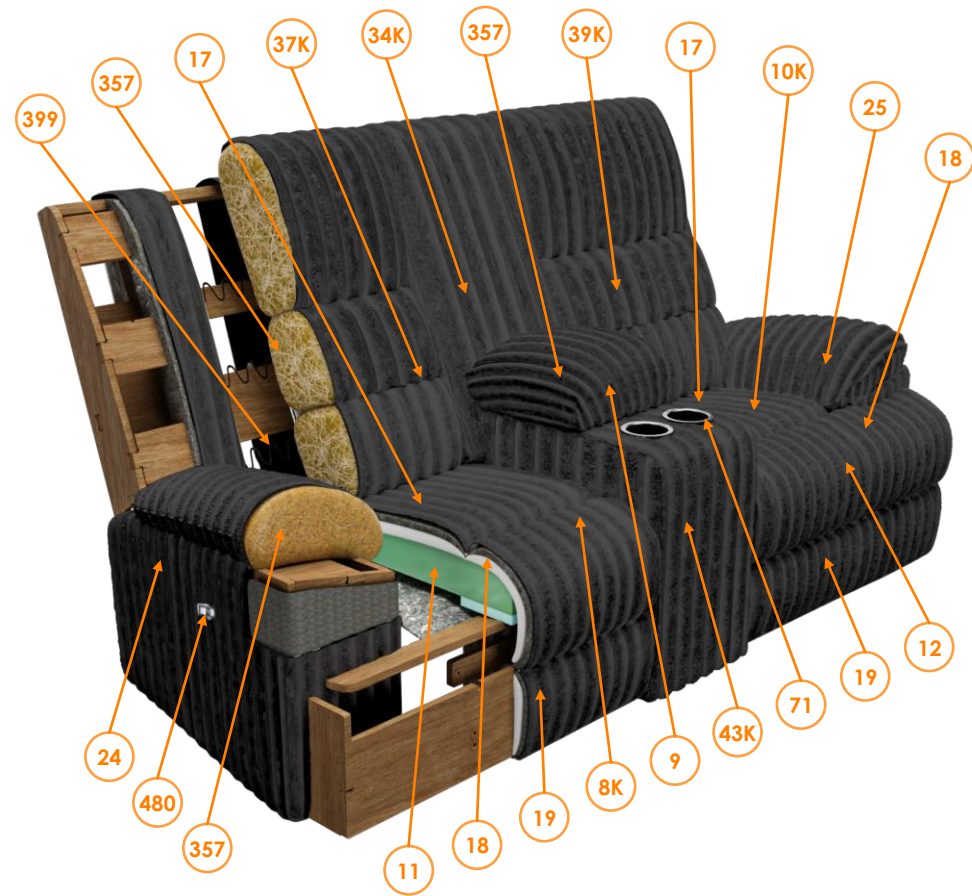

RP's information 4280596

Call out	Part Number	Description	Qty	Material
9	4280596090	CONSOLE ARMREST	1	Fabric
11	427172RP	POLY LAF CUSH	1	FOAM, LMF
12	427190RP	POLY RAF CUSH	1	FOAM, LMF
17	484326RP	POLY BK CHAISE	2	FOAM, LMF
18	484329RP	POLY FRT CHAISE	2	FOAM, LMF
19	484330RP	POLY OTTO	2	FOAM, LMF
24	4280599181	LAF IN/OUT ARM	1	Fabric
25	4280599281	RAF IN/OUT ARM	1	Fabric
71	30846RP	54MM TAPERED CUPHOLDER CHROME	2	Plastic
72	30094RP	TUB 3.5 INCH DEEP(SHALLOW TUB)	1	Plastic
76	4280599337	SMALL OTTOMAN/FOOTREST UPHOL	2	Fabric
101	SBKA-3LPRP	(-A) SB KIT 16MM LOW PRO SMALL PLATE	2	Metal
102	2PWR36Z27ZGMKRP	-2 PWR 36Z27A SO ZGRV RMT MECH	2	Metal
105	77753RP	RAIL 1467 LP LV	2	Metal
108	75078RP	CTR SECTION BRACKET (SELF TAP)	4	Metal
109	31219RP	L BRACKET LOW PROFILE	2	Metal
134	77903RP	FLOOR GLIDE	12	Plastic
149	76796RP	KD BRACKET AND CLIP ASSEMBLY	6	Metal
157	30382RP	POWER SUPPLY KIT W/YDC CBL-2ST	1	Plastic, Metal
176	32593RP	RMT 36Z27A ZG MOTOR	2	Plastic, Metal