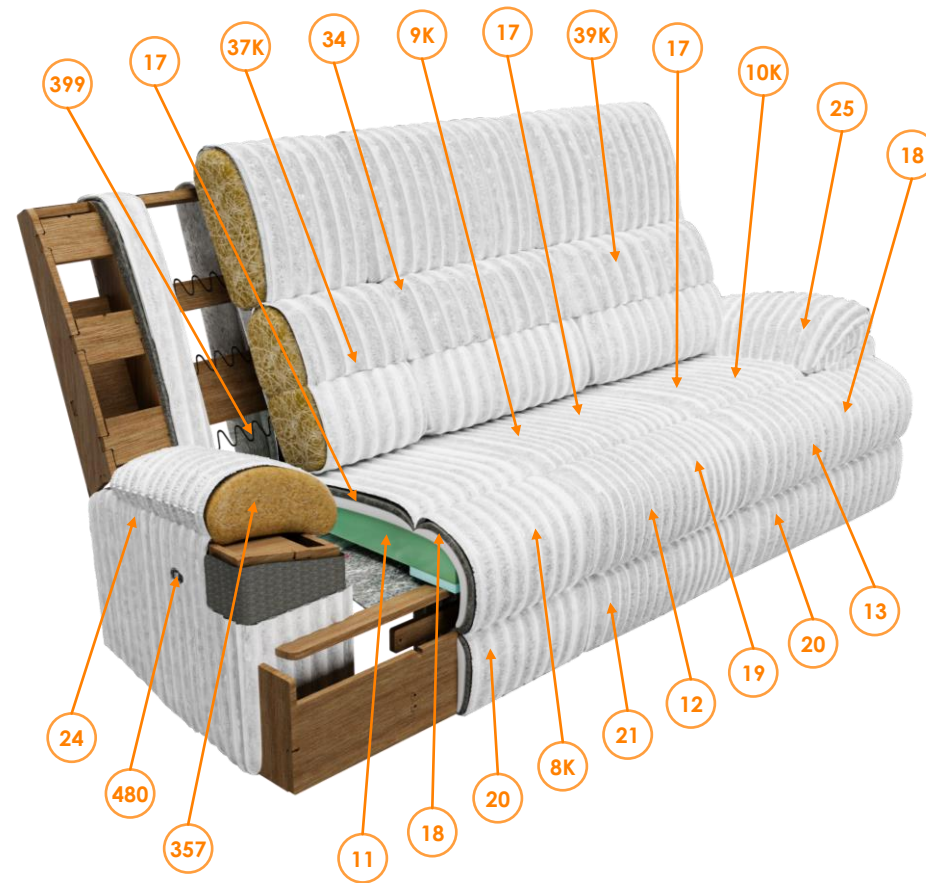

RP's information 4280499

Call out	Part Number	Description	Qty	Material
11	427172RP	POLY LAF CUSH	1	FOAM, LMF
12	421074RP	POLY SEAT CUSHION	1	FOAM, LMF
13	427190RP	POLY RAF CUSH	1	FOAM, LMF
17	484326RP	POLY BK CHAISE	3	FOAM, LMF
18	484329RP	POLY FRT CHAISE	2	FOAM, LMF
19	484331RP	POLY FRT CHAISE	1	FOAM, LMF
20	484330RP	POLY OTTO	2	FOAM, LMF
21	484332RP	POLY OTTO	1	FOAM, LMF
24	4280499181	LAF IN/OUT ARM	1	Fabric
25	4280499281	RAF IN/OUT ARM	1	Fabric
34	4280499048	COMPLETE IN/OUT BACK	1	Fabric
76	4280499337	SMALL OTTOMAN/FOOTREST UPHOL	2	Fabric
101	SBKA-3LPRP	(-A) SB KIT 16MM LOW PRO SMALL PLATE	2	Metal
102	2PWR36227ZGMKRP	-2 PWR 36Z27A SO ZGRV RMT MECH	2	Metal
105	77854RP	FLOOR RAIL	2	Metal
108	75078RP	CTR SECTION BRACKET (SELF TAP)	4	Metal
109	31219RP	L BRACKET LOW PROFILE	2	Metal
134	77903RP	FLOOR GLIDE	12	Plastic
149	76796RP	KD BRACKET AND CLIP ASSEMBLY	6	Metal
157	30382RP	POWER SUPPLY KIT W/YDC. CBL-2ST	1	Plastic, Metal

RP's information 4280499

Call out	Part Number	Description	Qty	Material
176	32334RP	MH ZGRV MOTOR	2	Plastic, Metal
177	30031RP	1/4-20X50 UNC BLK FLTHEAD BOLT	6	Metal
216	30028RP	LEFT HAND FACING OFFSET KD BRACKET	1	Metal
217	30029RP	RIGHT HAND FACING OFFSET KD BRACKET	1	Metal
231	75725RP	CHRISTMAS TREE CLIP	2	Plastic
255	31719RP	PLASTIC TRAY W/CUPHOLDER	1	Plastic
260	31761RP	BRACKET LAF DDT (200880)	1	Metal
261	31762RP	BRACKET RAF DDT (200881)	1	Metal
357	30651RP	FIBER RECYCLED BROWN	5	Fiber
365	75330RP	SPRING ML10LP 2400/SK OLD	4	Metal
399	72156RP	12 X 16 ML SPRING	6	Metal
419	74018RP	HDWE 1/4-20X.75 WSHRHD5/16	8	Metal
425	30030RP	1/4-20X30 UNC BLK FLTHEAD BOLT	4	Metal
426	77075RP	1-4-20X3/4 HX HD ZINC PRECT80	12	Metal
480	32318RP	P1 SWITCH W/ USB A/C	2	Plastic, Metal
547	8001RP	4 X 3/4 FH PHL TAP BLK	4	Metal
562	74019RP	HDWE 1/4-20X1.000 CN1420X1	6	Metal
651	73774RP	NUT 1/4-20 FLANGE LOCK	2	Metal
10K	4280499231KD	RAF CHAISE PAD-KD	1	Fabric
36K	4280499042KD	OUTSIDE BACK-KD	1	Fabric