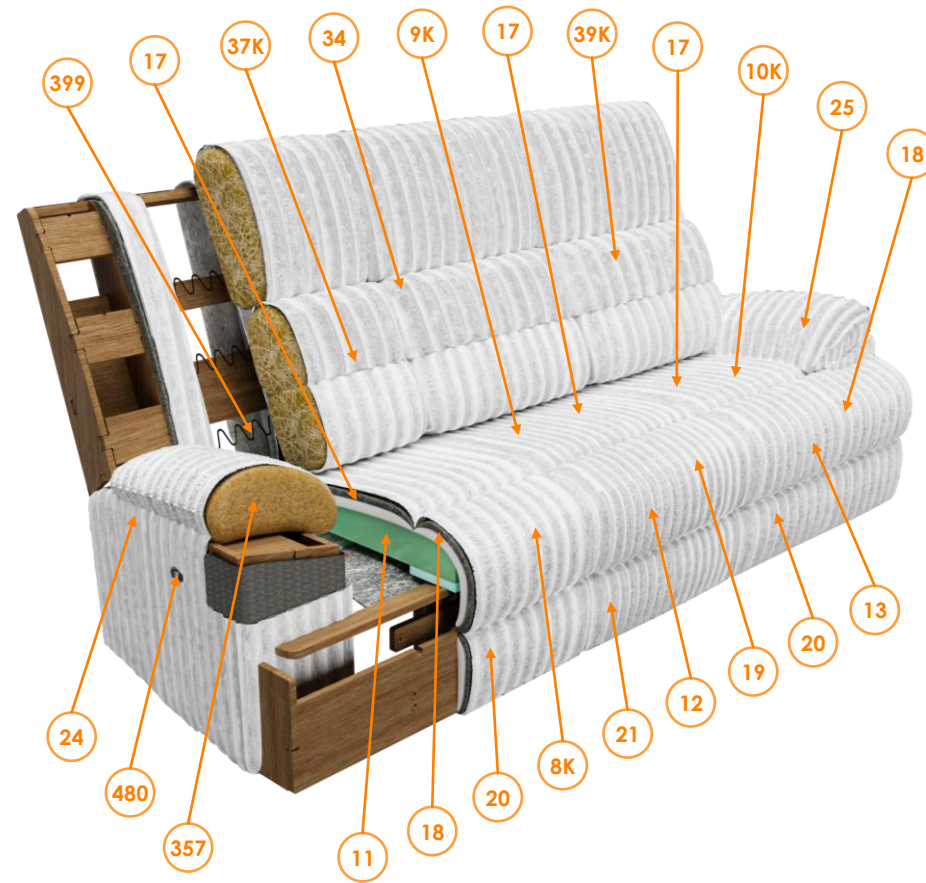

RP's information 4280499

Call out	Part Number	Description	Qty	Material
11	427172RP	POLY LAF CUSH	1	FOAM, LMF
12	421074RP	POLY SEAT CUSHION	1	FOAM, LMF
13	427190RP	POLY RAF CUSH	1	FOAM, LMF
17	484326RP	POLY BK CHAISE	3	FOAM, LMF
18	484329RP	POLY FRT CHAISE	2	FOAM, LMF
19	484331RP	POLY FRT CHAISE	1	FOAM, LMF
20	484330RP	POLY OTTO	2	FOAM, LMF
21	484332RP	POLY OTTO	1	FOAM, LMF
24	4280499181	LAF IN/OUT ARM	1	Fabric
25	4280499281	RAF IN/OUT ARM	1	Fabric
34	4280499048	COMPLETE IN/OUT BACK	1	Fabric
76	4280499337	SMALL OTTOMAN/FOOTREST UPHOL	2	Fabric
101	SBKA-3LPRP	(-A) SB KIT 16MM LOW PRO SMALL PLATE	2	Metal
102	2PWR36227ZGMKRP	-2 PWR 36Z27A SO ZGRV RMT MECH	2	Metal
105	77854RP	FLOOR RAIL	2	Metal
108	75078RP	CTR SECTION BRACKET (SELF TAP)	4	Metal
109	31219RP	L BRACKET LOW PROFILE	2	Metal
134	77903RP	FLOOR GLIDE	12	Plastic
149	76796RP	KD BRACKET AND CLIP ASSEMBLY	6	Metal
157	30382RP	POWER SUPPLY KIT W/YDC. CBL-2ST	1	Plastic, Metal

RP's information 4280499

Call out	Part Number	Description	Qty	Material
176	32334RP	MH ZGRV MOTOR	2	Plastic, Metal
177	30031RP	1/4-20X50 UNC BLK FLTHEAD BOLT	6	Metal
216	30028RP	LEFT HAND FACING OFFSET KD BRACKET	1	Metal
217	30029RP	RIGHT HAND FACING OFFSET KD BRACKET	1	Metal
231	75725RP	CHRISTMAS TREE CLIP	2	Plastic
255	31719RP	PLASTIC TRAY W/CUPHOLDER	1	Plastic
260	31761RP	BRACKET LAF DDT (200880)	1	Metal
261	31762RP	BRACKET RAF DDT (200881)	1	Metal
357	30651RP	FIBER RECYCLED BROWN	5	Fiber
365	75330RP	SPRING ML10LP 2400/SK OLD	4	Metal
399	72156RP	12 X 16 ML SPRING	6	Metal
419	74018RP	HDWE 1/4-20X.75 WSHRHD5/16	8	Metal
425	30030RP	1/4-20X30 UNC BLK FLTHEAD BOLT	4	Metal
426	77075RP	1-4-20X3/4 HX HD ZINC PRECT80	12	Metal
480	32318RP	P1 SWITCH W/ USB A/C	2	Plastic, Metal
547	8001RP	4 X 3/4 FH PHL TAP BLK	4	Metal
562	74019RP	HDWE 1/4-20X1.000 CN1420X1	6	Metal
651	73774RP	NUT 1/4-20 FLANGE LOCK	2	Metal
10K	4280499231KD	RAF CHAISE PAD-KD	1	Fabric
36K	4280499042KD	OUTSIDE BACK-KD	1	Fabric