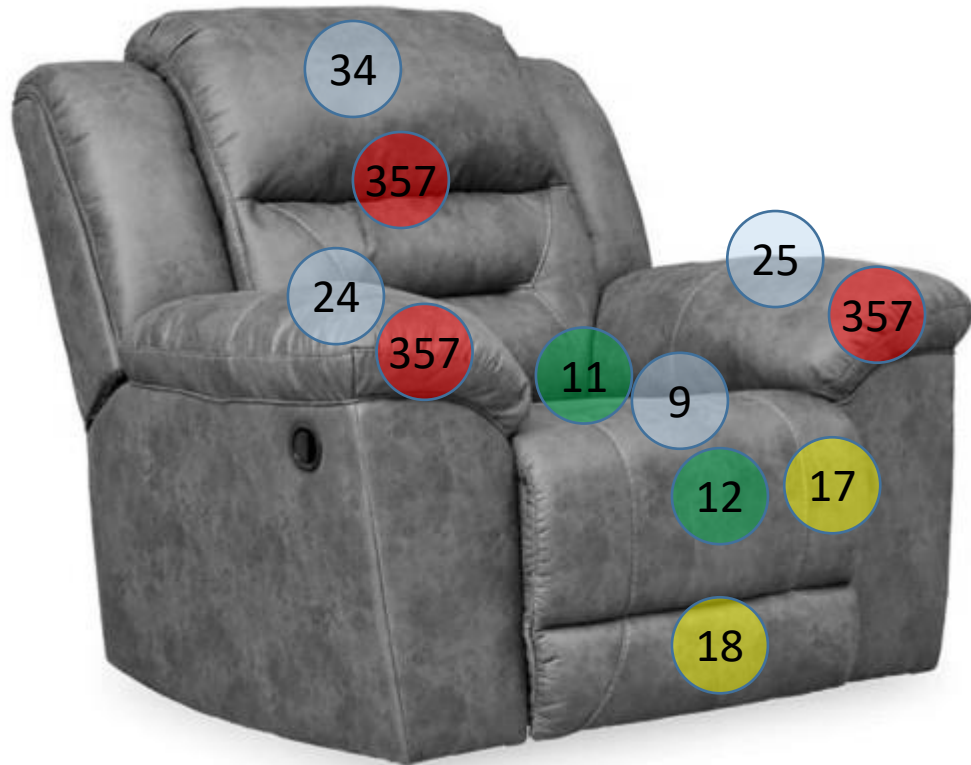

399-04-05-98

Call Out	Description
●	Blown Fiber
●	Cushion Chaise Pad - top Pad
●	Cushion Foam
●	KD Component
●	Cover

Signature
DESIGN
BY **ASHLEY**®