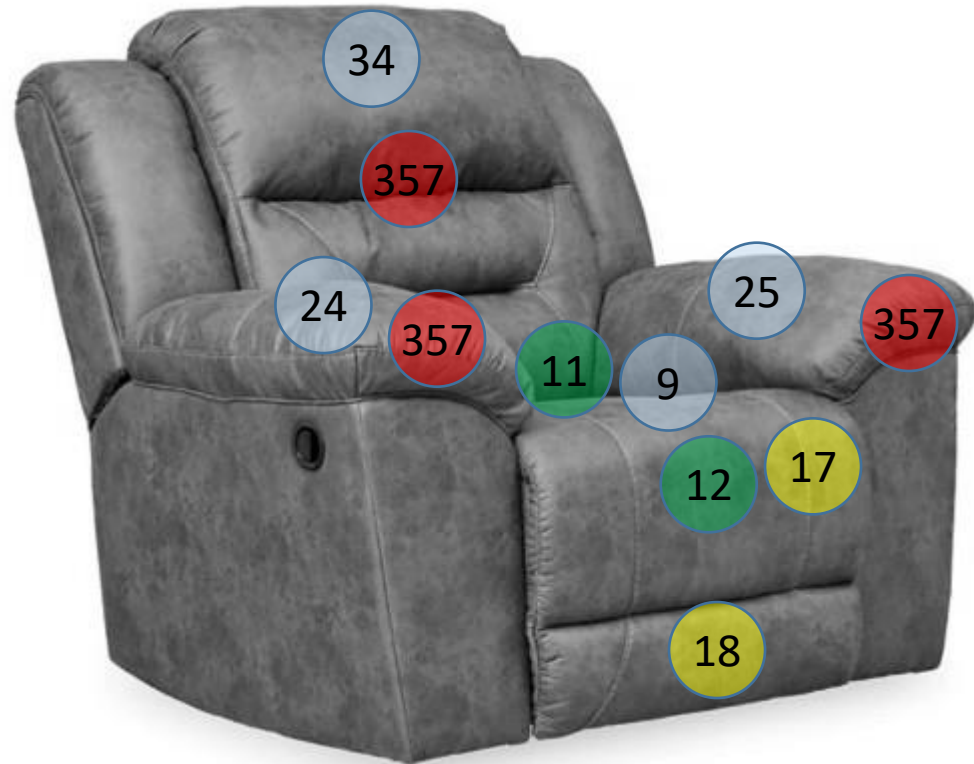

399-04-05-25

Call Out	Description
●	Blown Fiber
●	Cushion Chaise Pad - top Pad
●	Cushion Foam
●	KD Component
●	Cover

Signature
DESIGN
BY **ASHLEY**®

399

396

149

426

101

420

110

425

615

617

619

630

645