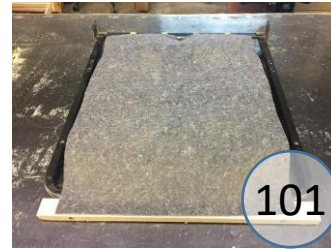

399-04-05-25

Call Out	Description
●	Blown Fiber
●	Cushion Chaise Pad - top Pad
●	Cushion Foam
●	KD Component
●	Cover

Signature
DESIGN
BY **ASHLEY**®

399

396

149

426

101