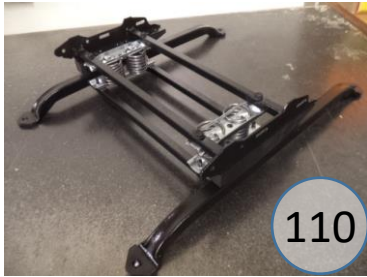

399-04-05-25

Call Out	Description
●	Blown Fiber
●	Cushion Chaise Pad - top Pad
●	Cushion Foam
●	KD Component
●	Cover

Signature
DESIGN
BY **ASHLEY**®

399

396

149

426

101

420

110

425

615

617

619

630

645