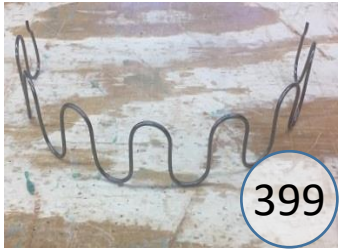

399-04-05-25

Call Out	Description
●	Blown Fiber
●	Cushion Chaise Pad - top Pad
●	Cushion Foam
●	KD Component
●	Cover

Signature
DESIGN
BY **ASHLEY**®

399

396

149

426

101