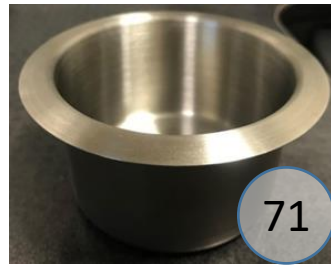

3660313

Call Out	Description
●	Blown Fiber
●	Cushion Chaise Pad - top Pad
●	Cushion Foam
●	KD Component
●	Cover

Signature
DESIGN
BY **ASHLEY**®

29

46

71

101

134