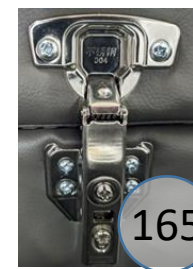

3660313

Call Out	Description
●	Blown Fiber
●	Cushion Chaise Pad - top Pad
●	Cushion Foam
●	KD Component
●	Cover

Signature
DESIGN
BY **ASHLEY**®

29

46

71

101

134

165

419

143

145

149

148

254

425