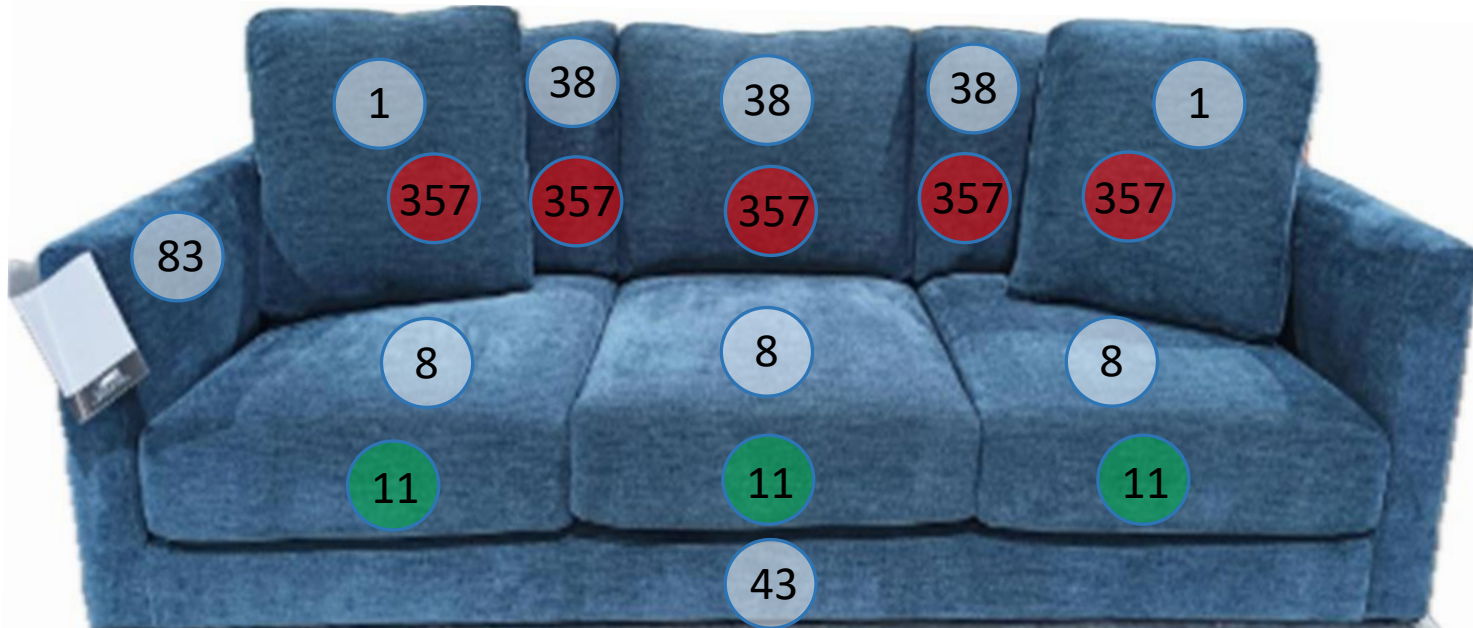

2630638

Call out	Description
	Blown Fiber
	Cushion Chaise Pad – Top Pad
	Cushion Foam
	KD Component
	Cover

For more RPs' information, please see the following page.