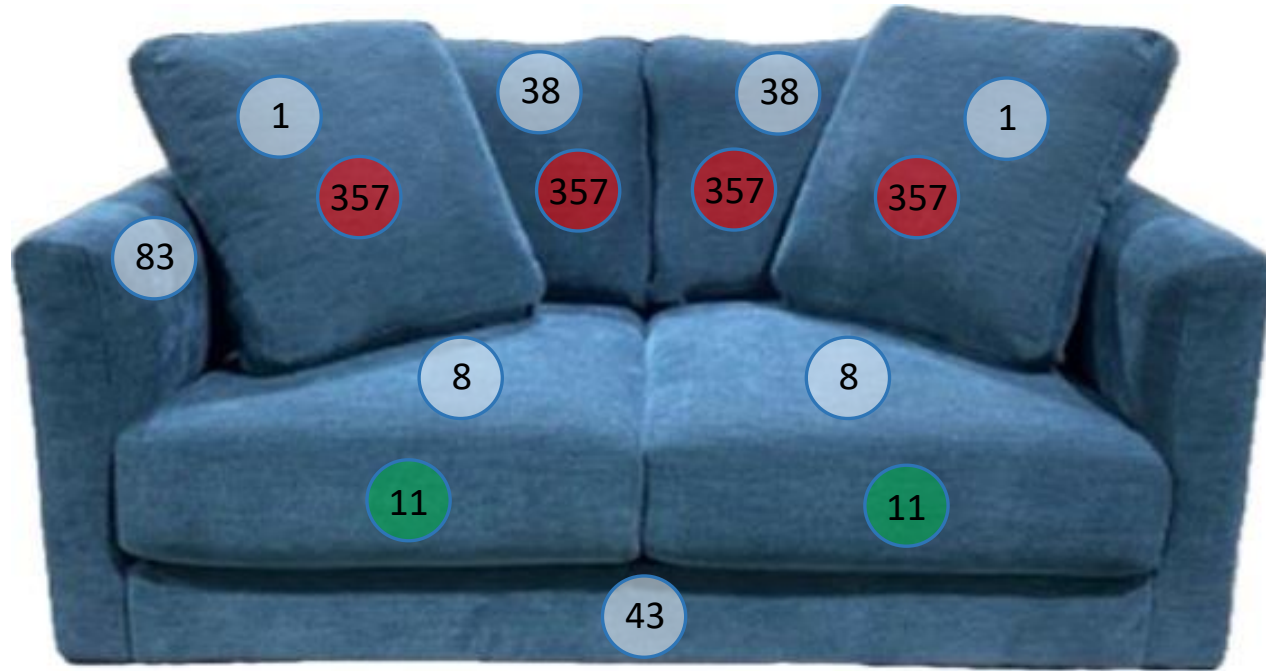

# 2630635

Call out	Description
● (Red)	Blown Fiber
● (Yellow)	Cushion Chaise Pad – Top Pad
● (Green)	Cushion Foam
● (Orange)	KD Component
● (Light Blue)	Cover

For more RPs' information, please see the following page.