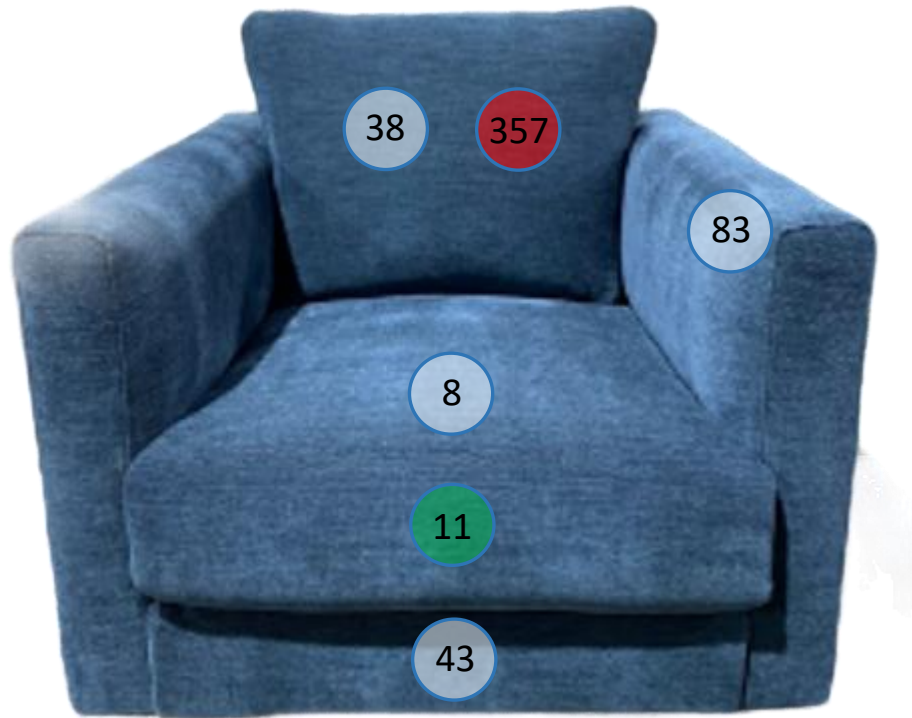

# 2630620

Call out	Description
	Blown Fiber
	Cushion Chaise Pad – Top Pad
	Cushion Foam
	KD Component
	Cover

For more RPs' information, please see the following page.