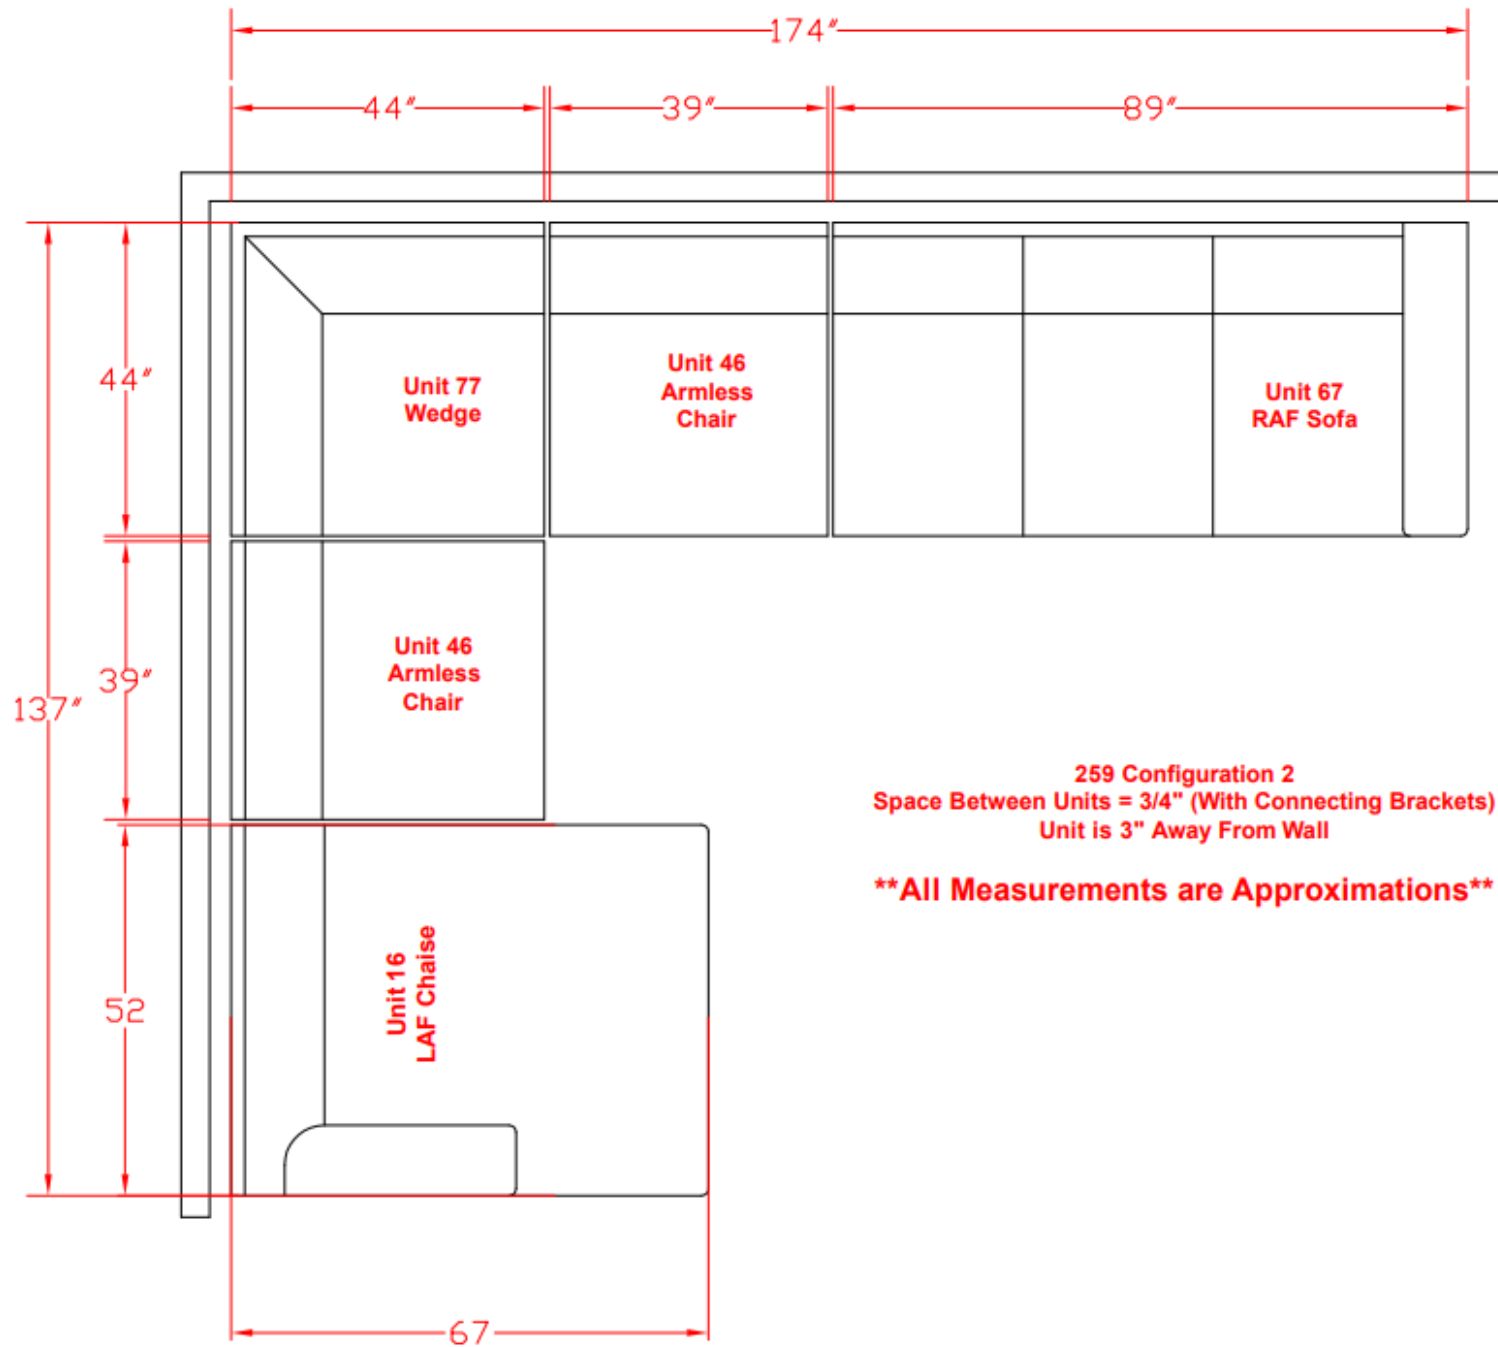

22

41

400

433

499

47

170

259 Configuration 4
Space Between Units = 3/4" (With Connecting Brackets)
Unit is 3" Away From Wall

****All Measurements are Approximations****