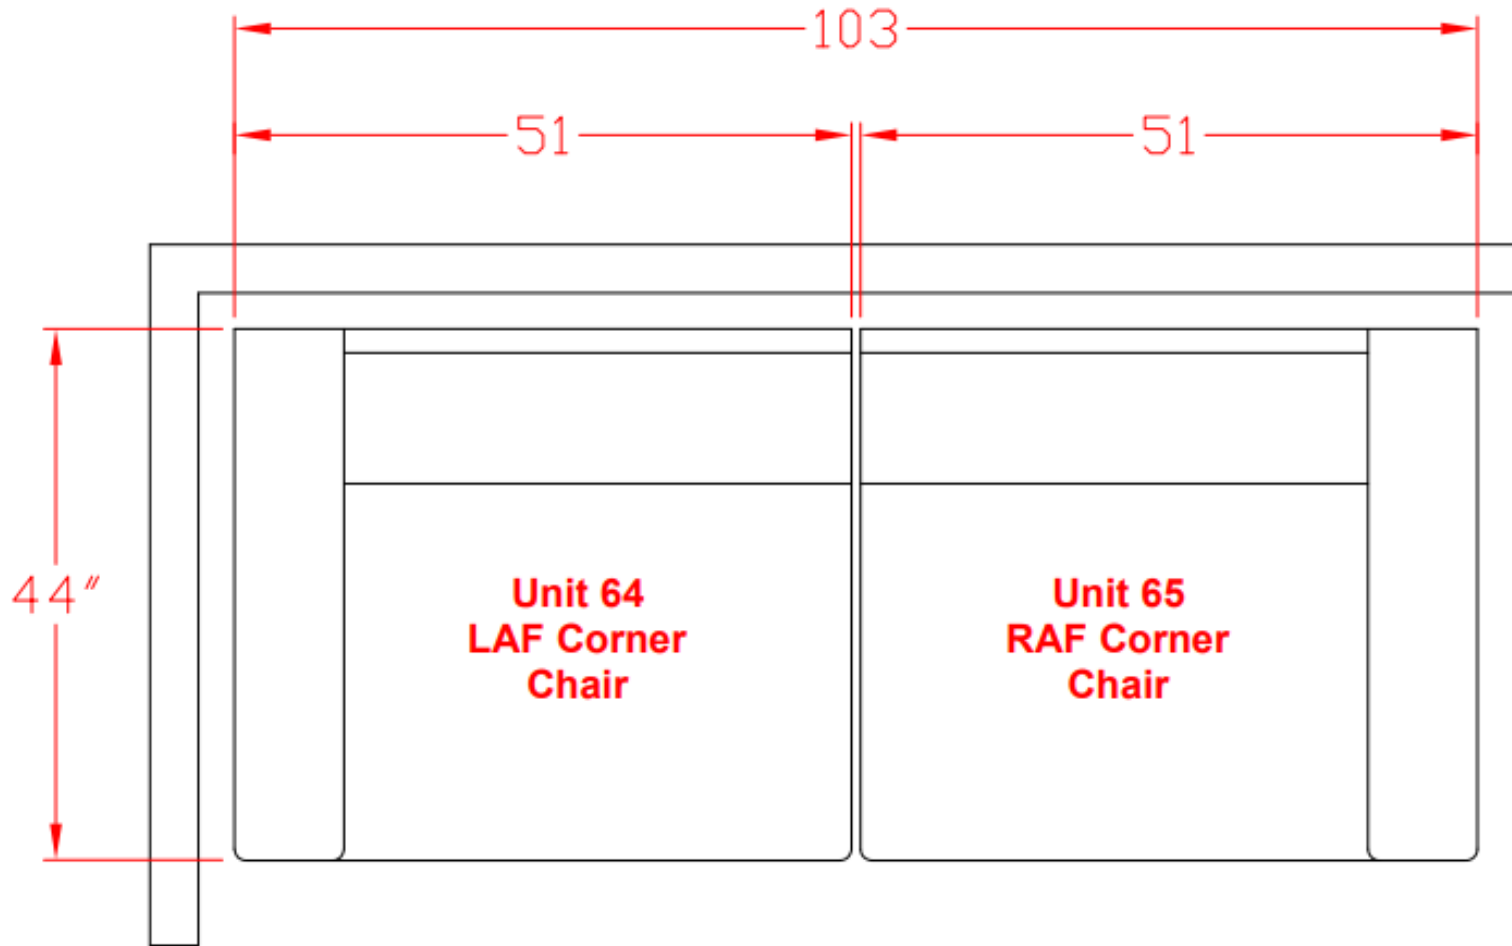

22

41

400

433

499

47

170

259 Configuration 4
Space Between Units = 3/4" (With Connecting Brackets)
Unit is 3" Away From Wall

****All Measurements are Approximations****