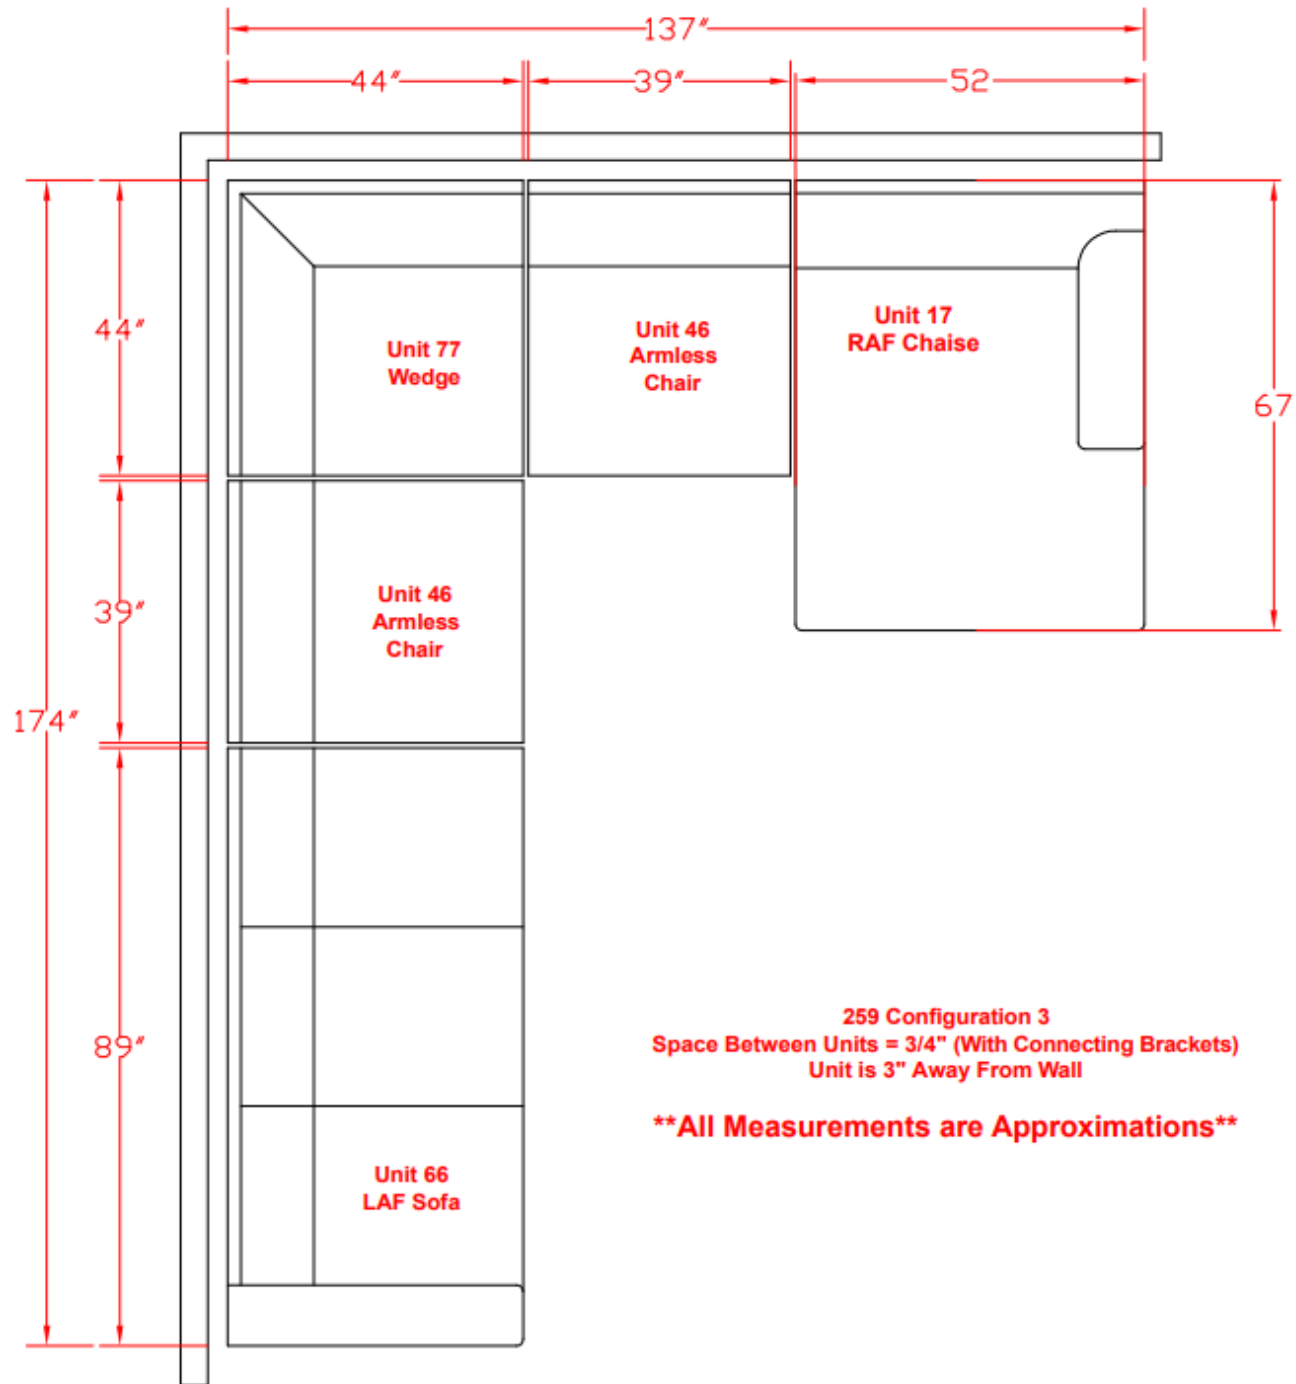

2590364

Call out	Description
● (Red)	Blown Fiber
● (Yellow)	Cushion Chaise Pad – Top Pad
● (Green)	Cushion Foam
● (Orange)	KD Component
● (Light Blue)	Cover

For more RPs' information, please see the following page.

22

41

400

433

499

47

170

259 Configuration 4
Space Between Units = 3/4" (With Connecting Brackets)
Unit is 3" Away From Wall

****All Measurements are Approximations****