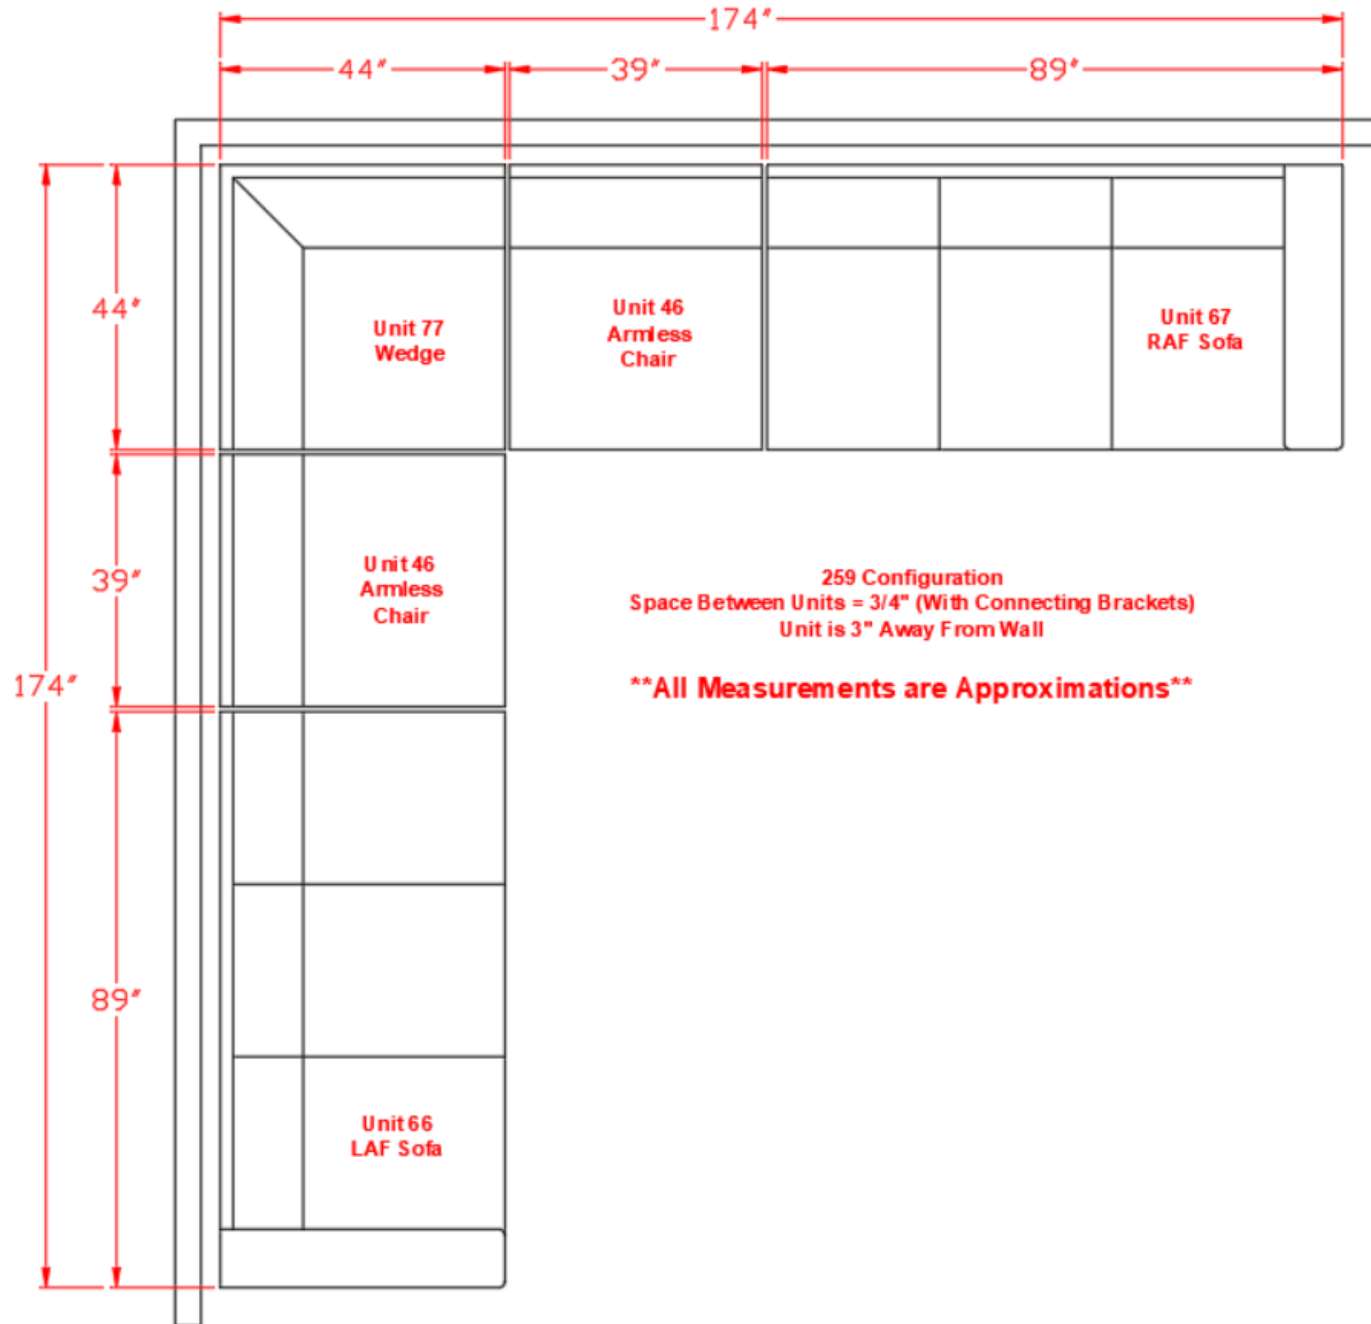

2590364

Call out	Description
● (Red)	Blown Fiber
● (Yellow)	Cushion Chaise Pad – Top Pad
● (Green)	Cushion Foam
● (Orange)	KD Component
● (Light Blue)	Cover

For more RPs' information, please see the following page.

22

41

400

433

499

47

170

259 Configuration 4
Space Between Units = 3/4" (With Connecting Brackets)
Unit is 3" Away From Wall

****All Measurements are Approximations****