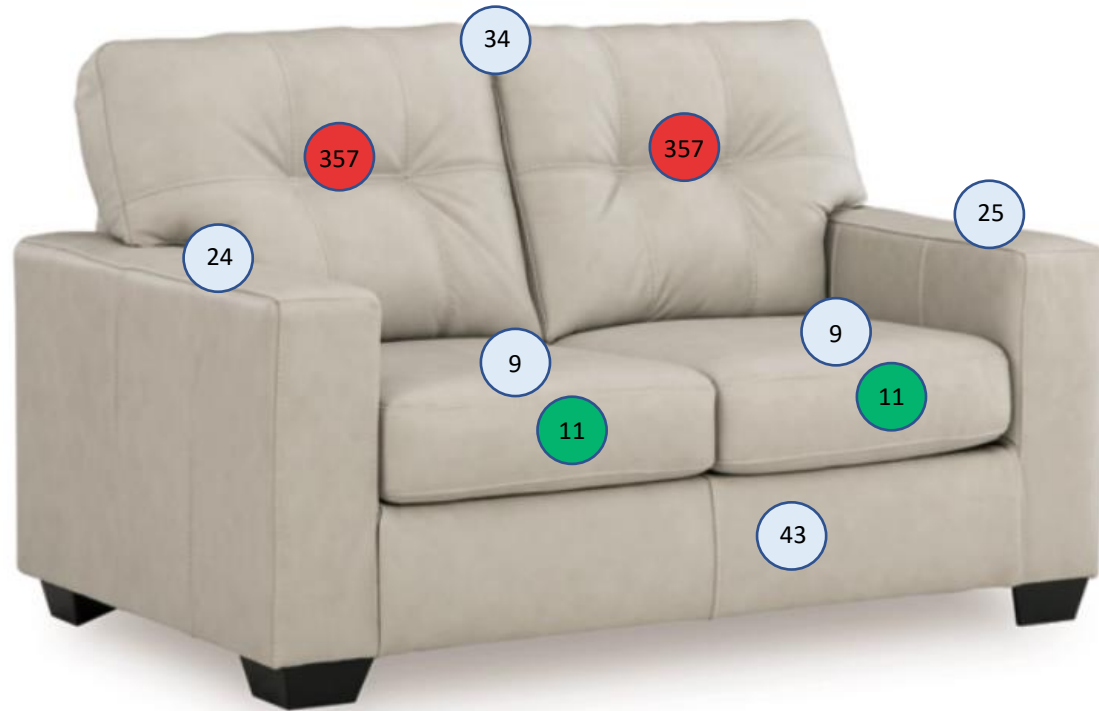

2170835

Call out	Description
	Blown Fiber
	Cushion Chaise Pad – Top Pad
	Cushion Foam
	KD Component
	Cover

For more RPs' information, please see the following page.

Signature
DESIGN
BY **ASHLEY**