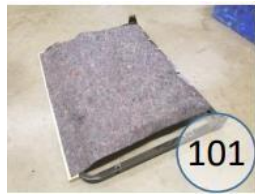

1610413

Call out	Description
● (Red)	Blown Fiber
● (Yellow)	Cushion Chaise Pad – Top Pad
● (Green)	Cushion Foam
● (Orange)	KD Component
● (Light Blue)	Cover

For more RPs' information, please see the following page.