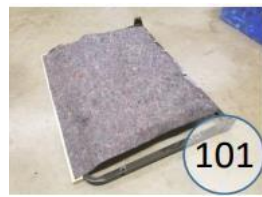

# 1610213

| Call out       | Description                  |
|----------------|------------------------------|
| ● (Red)        | Blown Fiber                  |
| ● (Yellow)     | Cushion Chaise Pad – Top Pad |
| ● (Green)      | Cushion Foam                 |
| ● (Orange)     | KD Component                 |
| ● (Light Blue) | Cover                        |

For more RPs' information, please see the following page.

52

93

101

105

134

148

149