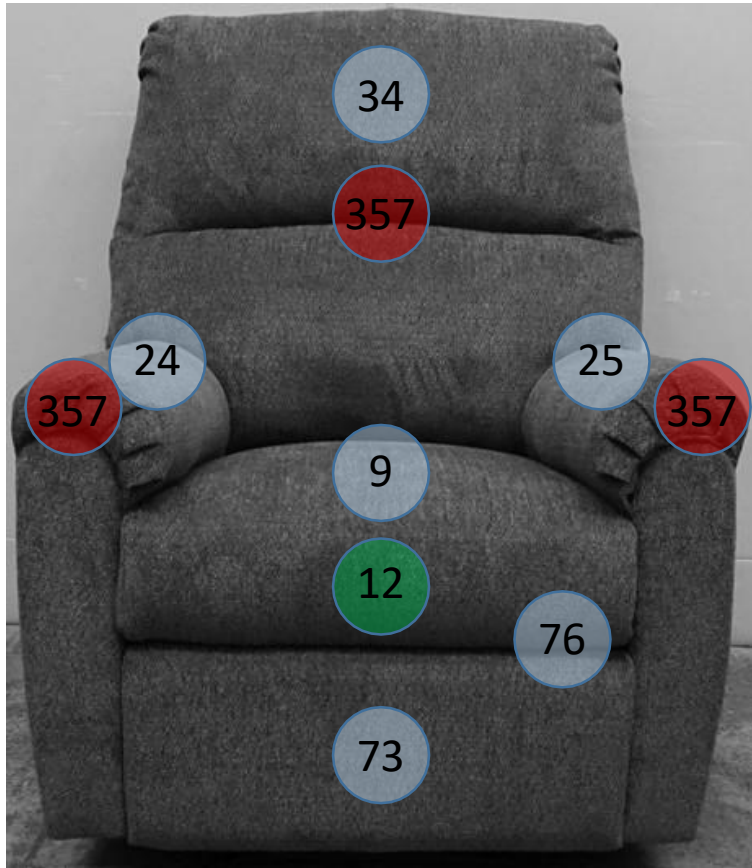

108-01-02-03-29

Call Out	Description
●	Blown Fiber
●	Cushion Chaise Pad - top Pad
●	Cushion Foam
●	KD Component
●	Cover

For more RPs' information, please see the following page.