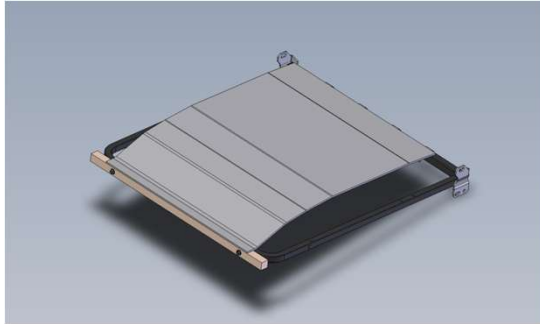

Replaceable Parts

SBKA-3LP

30383

31694

Replaceable Parts

Replaceable Parts

31689-31690-31691-31692-31693

31689	SHOULDER BOLT RMT8F06	
31690	FLAT WASHER RMT8F06	
31691	PLASTIC BUSHING RMT8F06	
31692	PLASTIC WASHER BLUE RMT8F06	
31693	NYLON LOCKING NUT RMT8F06	