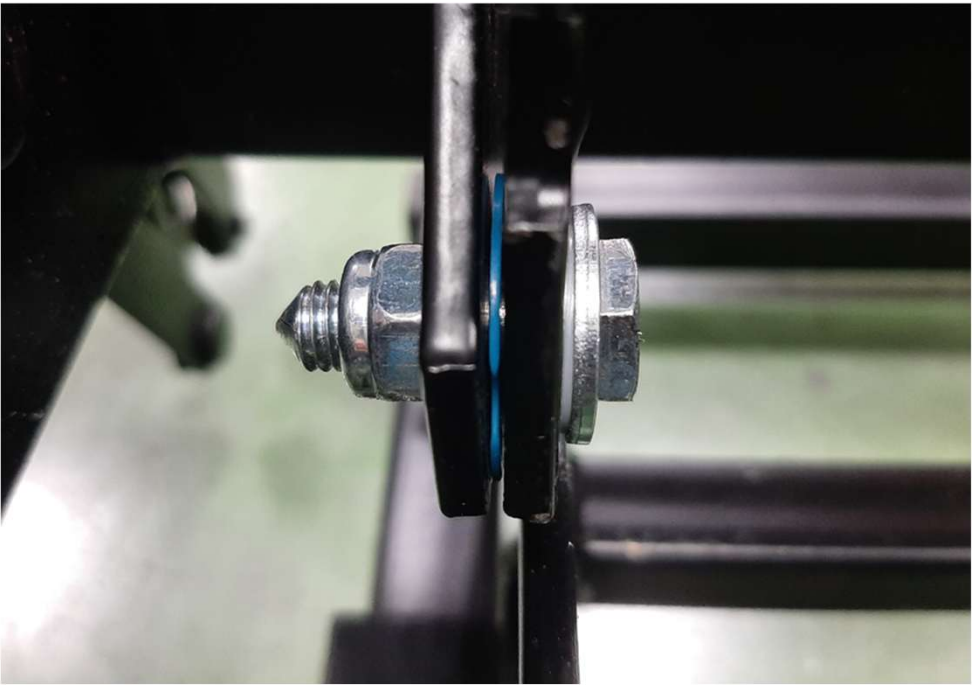

Replaceable Parts

SBKA-3LP

30383

31694

Replaceable Parts

Replaceable Parts

31689-31690-31691-31692-31693

31689	SHOULDER BOLT RMT8F06	
31690	FLAT WASHER RMT8F06	
31691	PLASTIC BUSHING RMT8F06	
31692	PLASTIC WASHER BLUE RMT8F06	
31693	NYLON LOCKING NUT RMT8F06	