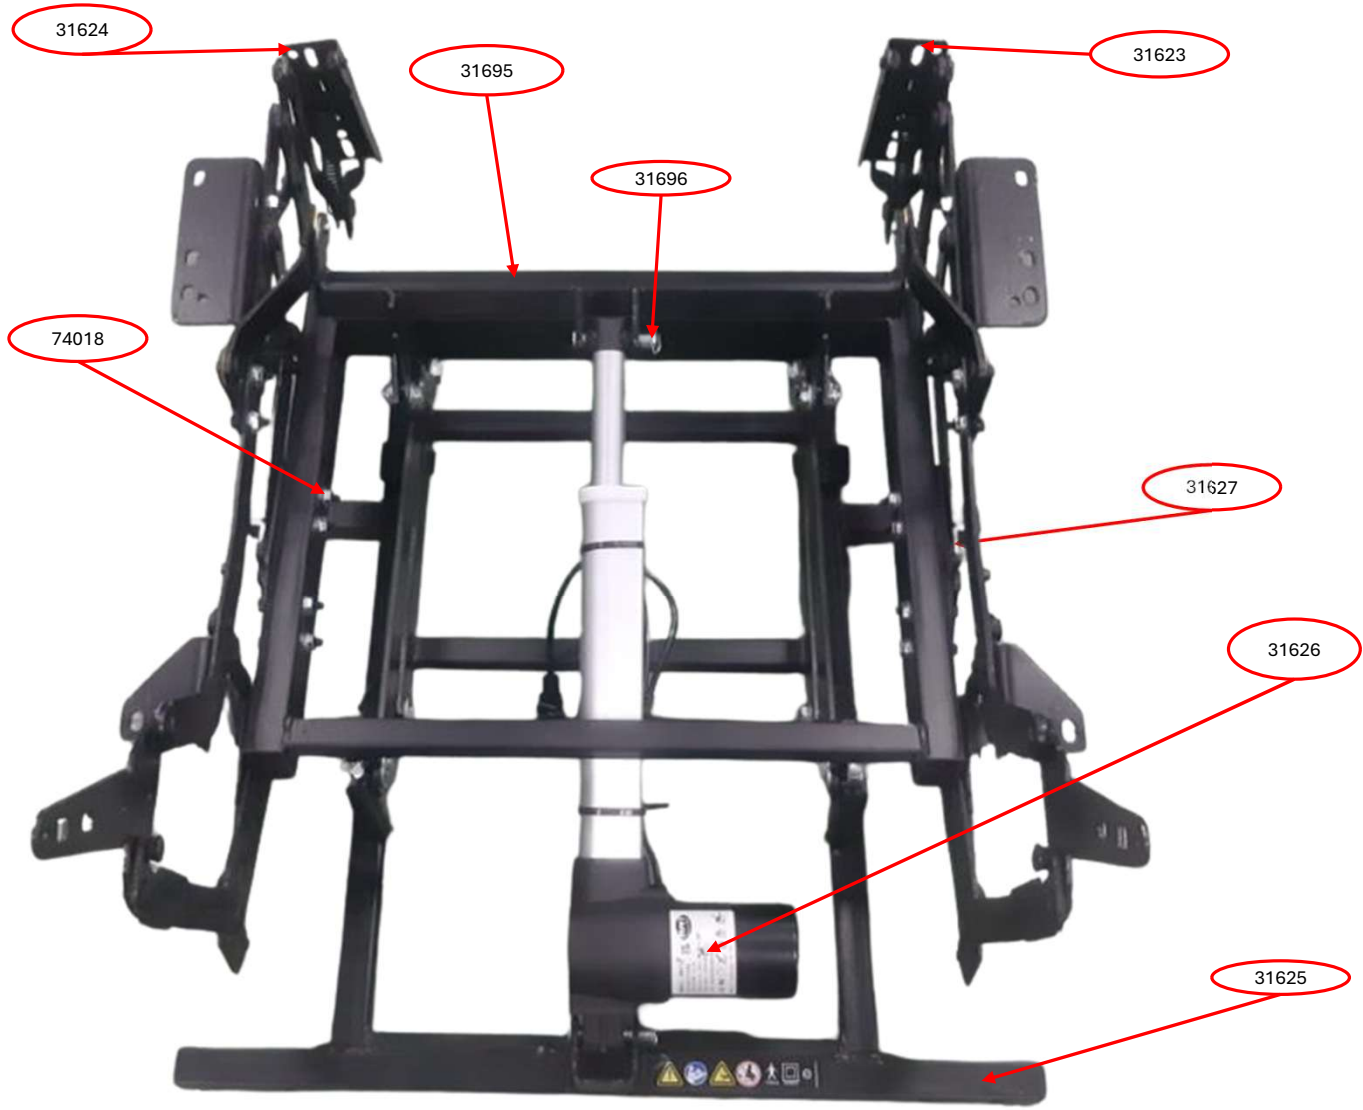

Replaceable Parts

SBKA-3LP

30383

31694

Replaceable Parts

Replaceable Parts

31689-31690-31691-31692-31693

31689	SHOULDER BOLT RMT8F06	
31690	FLAT WASHER RMT8F06	
31691	PLASTIC BUSHING RMT8F06	
31692	PLASTIC WASHER BLUE RMT8F06	
31693	NYLON LOCKING NUT RMT8F06	